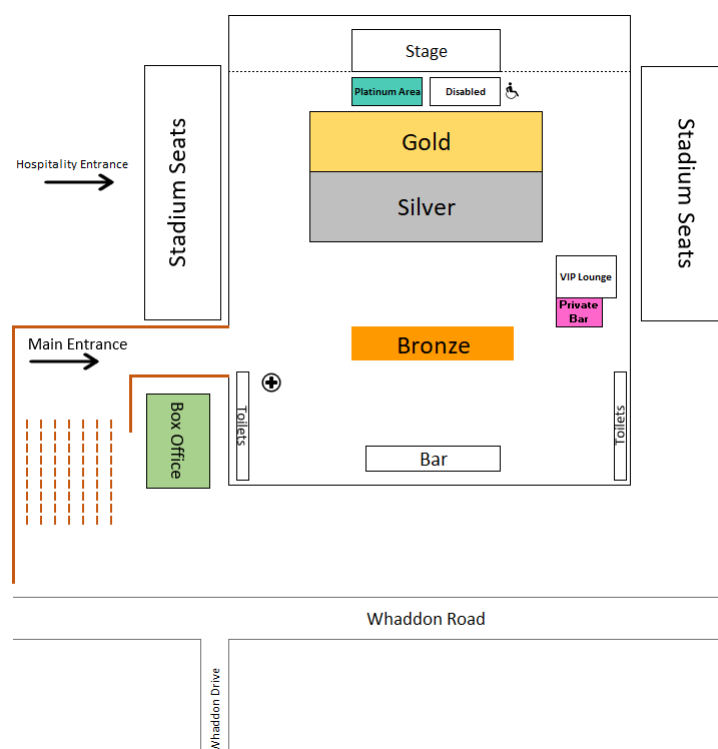

What to bring:

- Your entry wristband / ticket
- Appropriate clothing and footwear (remember, this is an outdoor concert so please be mindful of the weather!)
- Valid ID (all ticket holders may be asked to produce proof of age on entry to the concert and at the bar)
- Cash/card (credit/debit card payment facilities are in place; however, please ensure you bring ample cash)

Tickets are still available to purchase, including additional Fast Track and Private Bar & Luxury Wash Facilities upgrades – click [here](#). Ticket upgrades (to upgrade to Silver/Gold) will be available on the day, from the box office – open from 2pm. Gates open at 4pm.

Getting to the venue – Parking information can be found [here](#).

Map of venue –

Your Name in Lights

Want to give your friends a shout out? Celebrating a special occasion? You can have your own message and photo displayed on our giant screens either side of the main stage! Click [here](#) for more information.