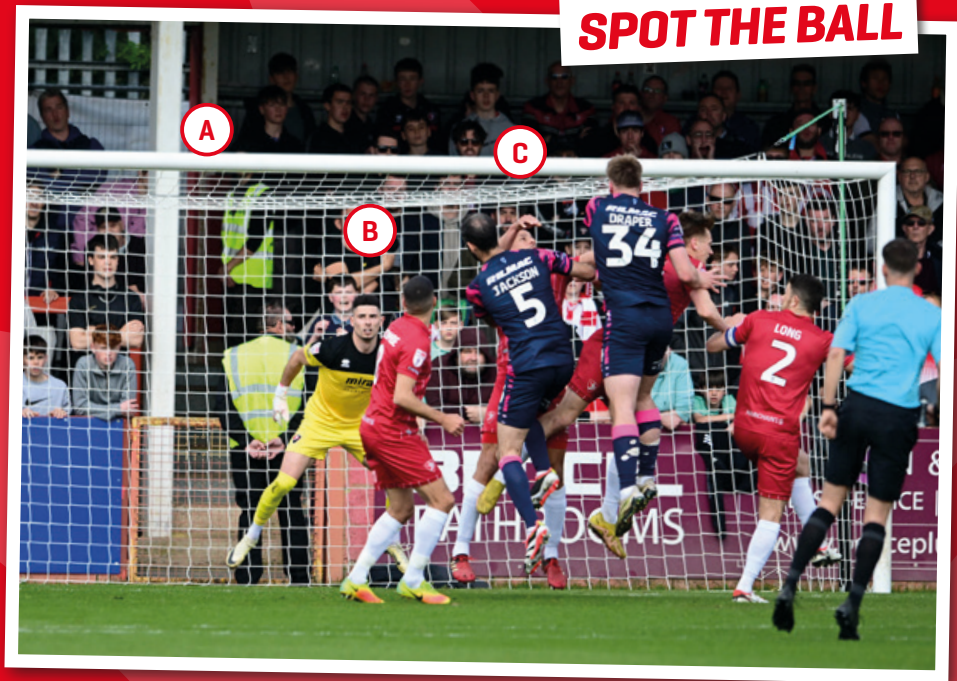

SPOT THE BALL